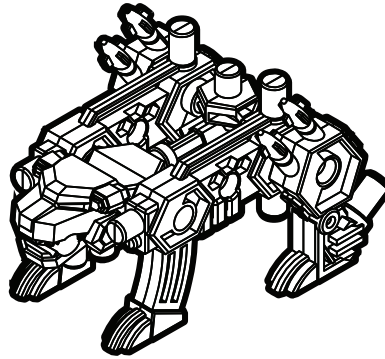

BMOOG™

BMOG-01 (BEAR-TYPE)

Parts fit with other toy-lines may vary.
Do not use excessive force.

BIO-MECHANICAL ORDNANCE GESTALTS

CONSTRUCTION INSTRUCTIONS

Remove from mold sprue/frame carefully by hand or with clippers or a similar tool. Trim or sand off any additional plastic. Discard mold sprue/frame when complete.

DECAL APPLICATION

Alternate decals are offered for #8, #9, and the faction symbol. Some models may use one of the #9 decals as an option for the face of the hammer.

Copyright 2014, Octavirate LLC

Included product is intended for adult collectors ages 16 and up.
May include small parts not suitable for children.

BMOG-02 (MANTA RAY-TYPE)

Parts fit with other toy-lines may vary. Do not use excessive force.

CONSTRUCTION INSTRUCTIONS

Remove from mold sprue/frame carefully by hand or with clippers or a similar tool. Trim or sand off any additional plastic. Discard mold sprue/frame when complete.