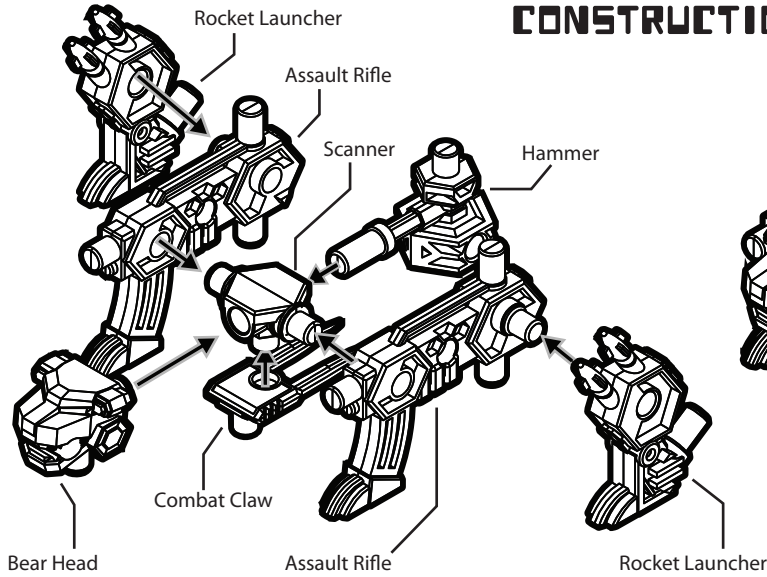

BMOOG™

BMOG-01 (BEAR-TYPE)

Parts fit with other toy-lines may vary.
Do not use excessive force.

BIO-MECHANICAL ORDNANCE GESTALTS

CONSTRUCTION INSTRUCTIONS

Remove from mold sprue/frame carefully by hand or with clippers or a similar tool. Trim or sand off any additional plastic. Discard mold sprue/frame when complete.

DECAL APPLICATION

Alternate decals are offered for #8, #9, and the faction symbol. Some models may use one of the #9 decals as an option for the face of the hammer.

Copyright 2014, Octavirate LLC

Included product is intended for adult collectors ages 16 and up.
May include small parts not suitable for children.

BMOG-02 (MANTA RAY-TYPE)

Parts fit with other toy-lines may vary. Do not use excessive force.

CONSTRUCTION INSTRUCTIONS

Remove from mold sprue/frame carefully by hand or with clippers or a similar tool. Trim or sand off any additional plastic. Discard mold sprue/frame when complete.