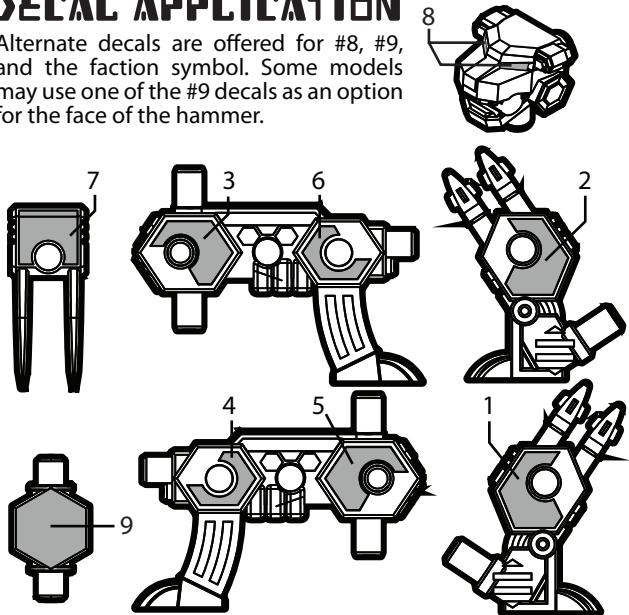

BMOOG™

BMOG-01 (BEAR-TYPE)

Parts fit with other toy-lines may vary.
Do not use excessive force.

BIO-MECHANICAL ORDNANCE GESTALTS

CONSTRUCTION INSTRUCTIONS

Remove from mold sprue/frame carefully by hand or with clippers or a similar tool. Trim or sand off any additional plastic. Discard mold sprue/frame when complete.

DECAL APPLICATION

Alternate decals are offered for #8, #9, and the faction symbol. Some models may use one of the #9 decals as an option for the face of the hammer.

Copyright 2014, Octavirate LLC

Included product is intended for adult collectors ages 16 and up.
May include small parts not suitable for children.

BMOG-02 (MANTA RAY-TYPE)

Parts fit with other toy-lines may vary. Do not use excessive force.

CONSTRUCTION INSTRUCTIONS

Remove from mold sprue/frame carefully by hand or with clippers or a similar tool. Trim or sand off any additional plastic. Discard mold sprue/frame when complete.

Dual Pistol

Axe

DECAL APPLICATION

Alternate decals are offered for decal "A" and the faction symbols.

BMOOG™

BIO-MECHANICAL ORDNANCE GESTALTS

Copyright 2014, Octavirate LLC

Included product is intended for adult collectors ages 16 and up.
May include small parts not suitable for children.