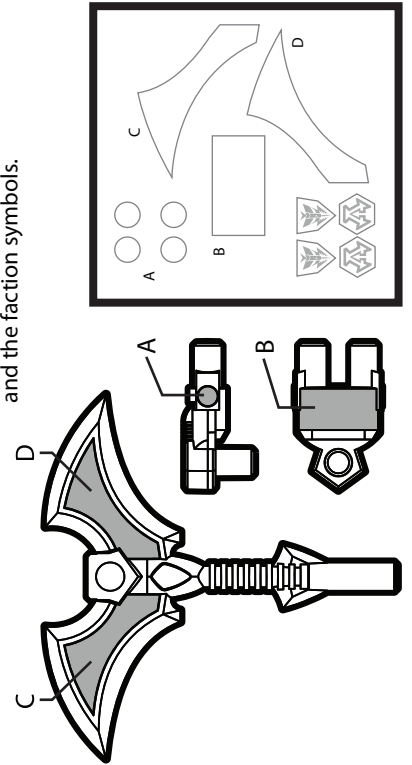

BMOOG™

BMOG-01 (BEAR-TYPE)

Parts fit with other toy-lines may vary.
Do not use excessive force.

BIO-MECHANICAL ORDNANCE GESTALTS

CONSTRUCTION INSTRUCTIONS

Remove from mold sprue/frame carefully by hand or with clippers or a similar tool. Trim or sand off any additional plastic. Discard mold sprue/frame when complete.

DECAL APPLICATION

Alternate decals are offered for #8, #9, and the faction symbol. Some models may use one of the #9 decals as an option for the face of the hammer.

Copyright 2014, Octavirate LLC

Included product is intended for adult collectors ages 16 and up.
May include small parts not suitable for children.

BMOG-02 (MANTA RAY-TYPE)

Parts fit with other toy-lines may vary. Do not use excessive force.

CONSTRUCTION INSTRUCTIONS

Remove from mold sprue/frame carefully by hand or with clippers or a similar tool. Trim or sand off any additional plastic. Discard mold sprue/frame when complete.

Dual Pistol

Axe

DECAL APPLICATION

Alternate decals are offered for decal "A" and the faction symbols.

BMOOG™

BIO-MECHANICAL ORDNANCE GESTALTS

Copyright 2014, Octavirate LLC

Included product is intended for adult collectors ages 16 and up.
May include small parts not suitable for children.