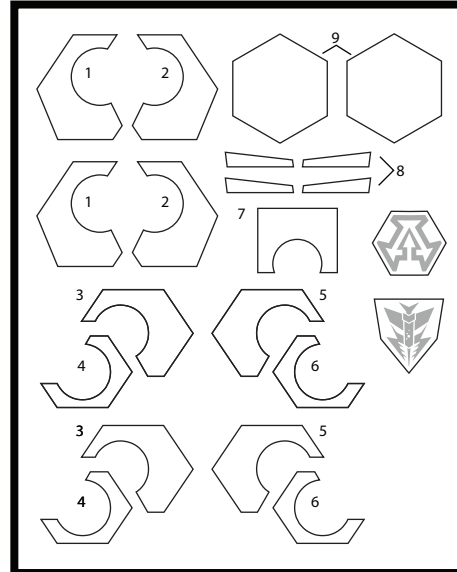

BMOOG™

BMOG-01 (BEAR-TYPE)

Parts fit with other toy-lines may vary.
Do not use excessive force.

BIO-MECHANICAL ORDNANCE GESTALTS

CONSTRUCTION INSTRUCTIONS

Remove from mold sprue/frame carefully by hand or with clippers or a similar tool. Trim or sand off any additional plastic. Discard mold sprue/frame when complete.

DECAL APPLICATION

Alternate decals are offered for #8, #9, and the faction symbol. Some models may use one of the #9 decals as an option for the face of the hammer.

Copyright 2014, Octavirate LLC

Included product is intended for adult collectors ages 16 and up.
May include small parts not suitable for children.

BMOG-02 (MANTA RAY-TYPE)

Parts fit with other toy-lines may vary. Do not use excessive force.

CONSTRUCTION INSTRUCTIONS

Remove from mold sprue/frame carefully by hand or with clippers or a similar tool. Trim or sand off any additional plastic. Discard mold sprue/frame when complete.

Dual Pistol

Axe

DECAL APPLICATION

Alternate decals are offered for decal "A" and the faction symbols.

BMOOG™

BIO-MECHANICAL ORDNANCE GESTALTS

Copyright 2014, Octavirate LLC

Included product is intended for adult collectors ages 16 and up.
May include small parts not suitable for children.